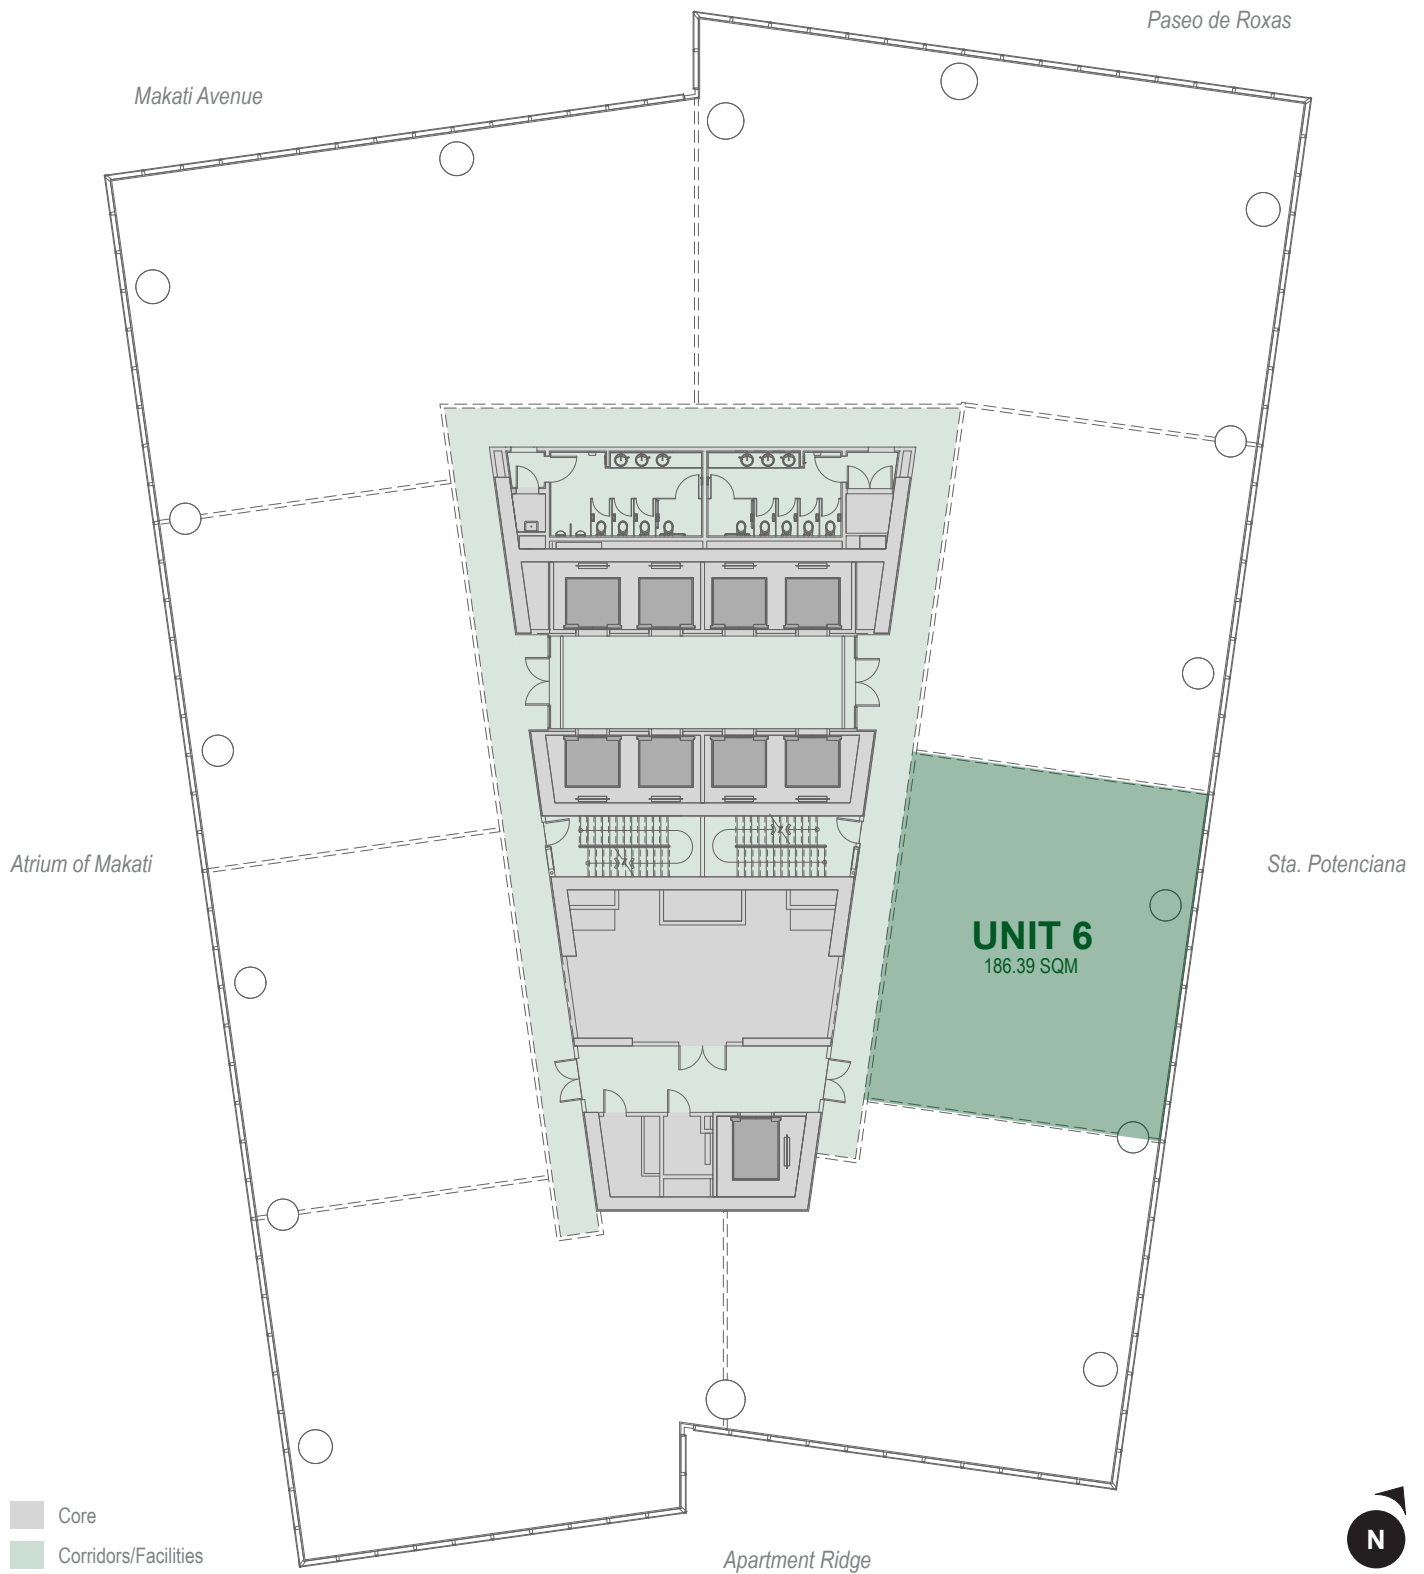

ZUELLIG BUILDING

28th FLOOR | UNIT 6 | 186.39 SQM

Makati Avenue corner Paseo de Roxas
Makati City, Metro Manila

For more information contact:

Serafin "Aki" Aquino
+63.917.812.3242
saquino@zuelligbuilding.com