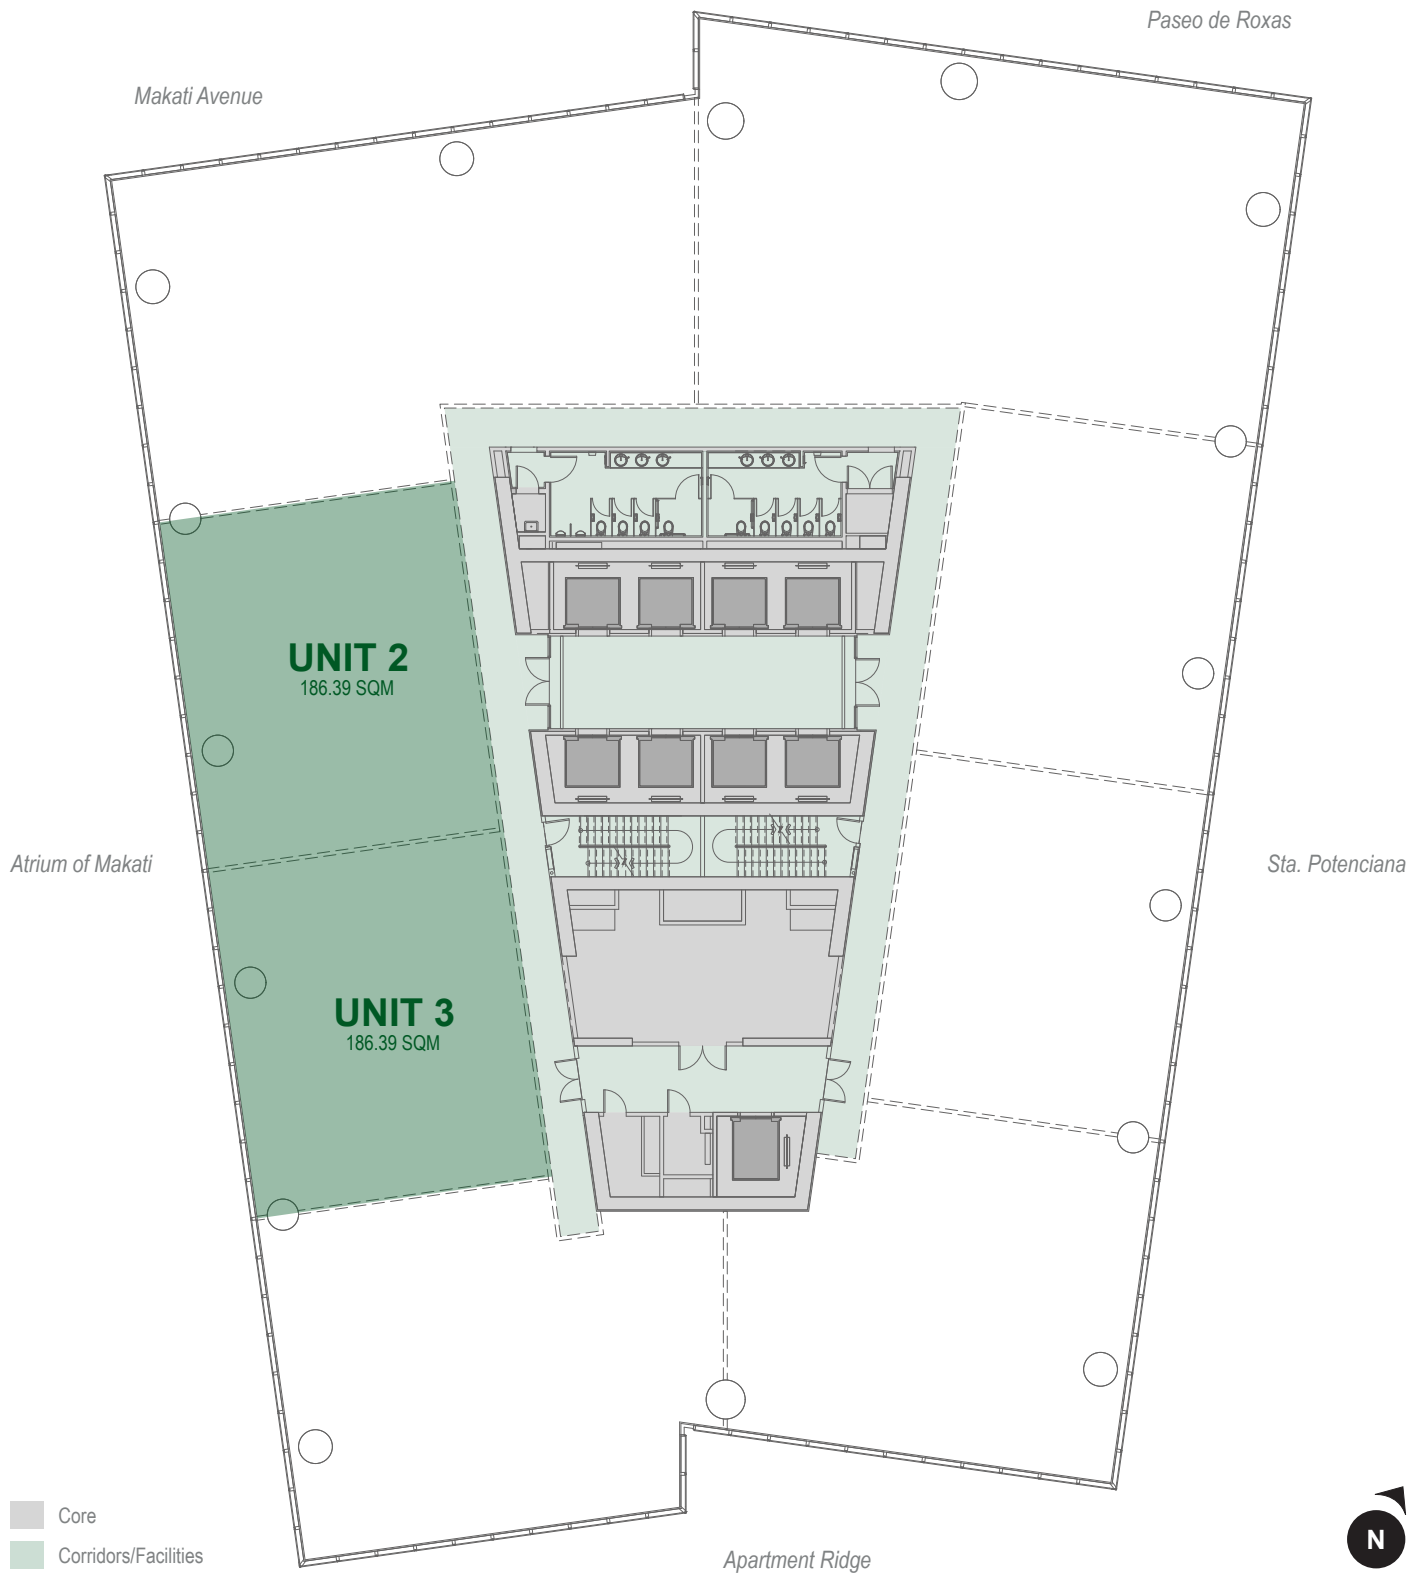

ZUELLIG BUILDING

24th FLOOR | UNITS 2-3 | 372.78 SQM

Makati Avenue corner Paseo de Roxas
Makati City, Metro Manila

For more information contact:

Serafin "Aki" Aquino
+63.917.812.3242
saquino@zuelligbuilding.com