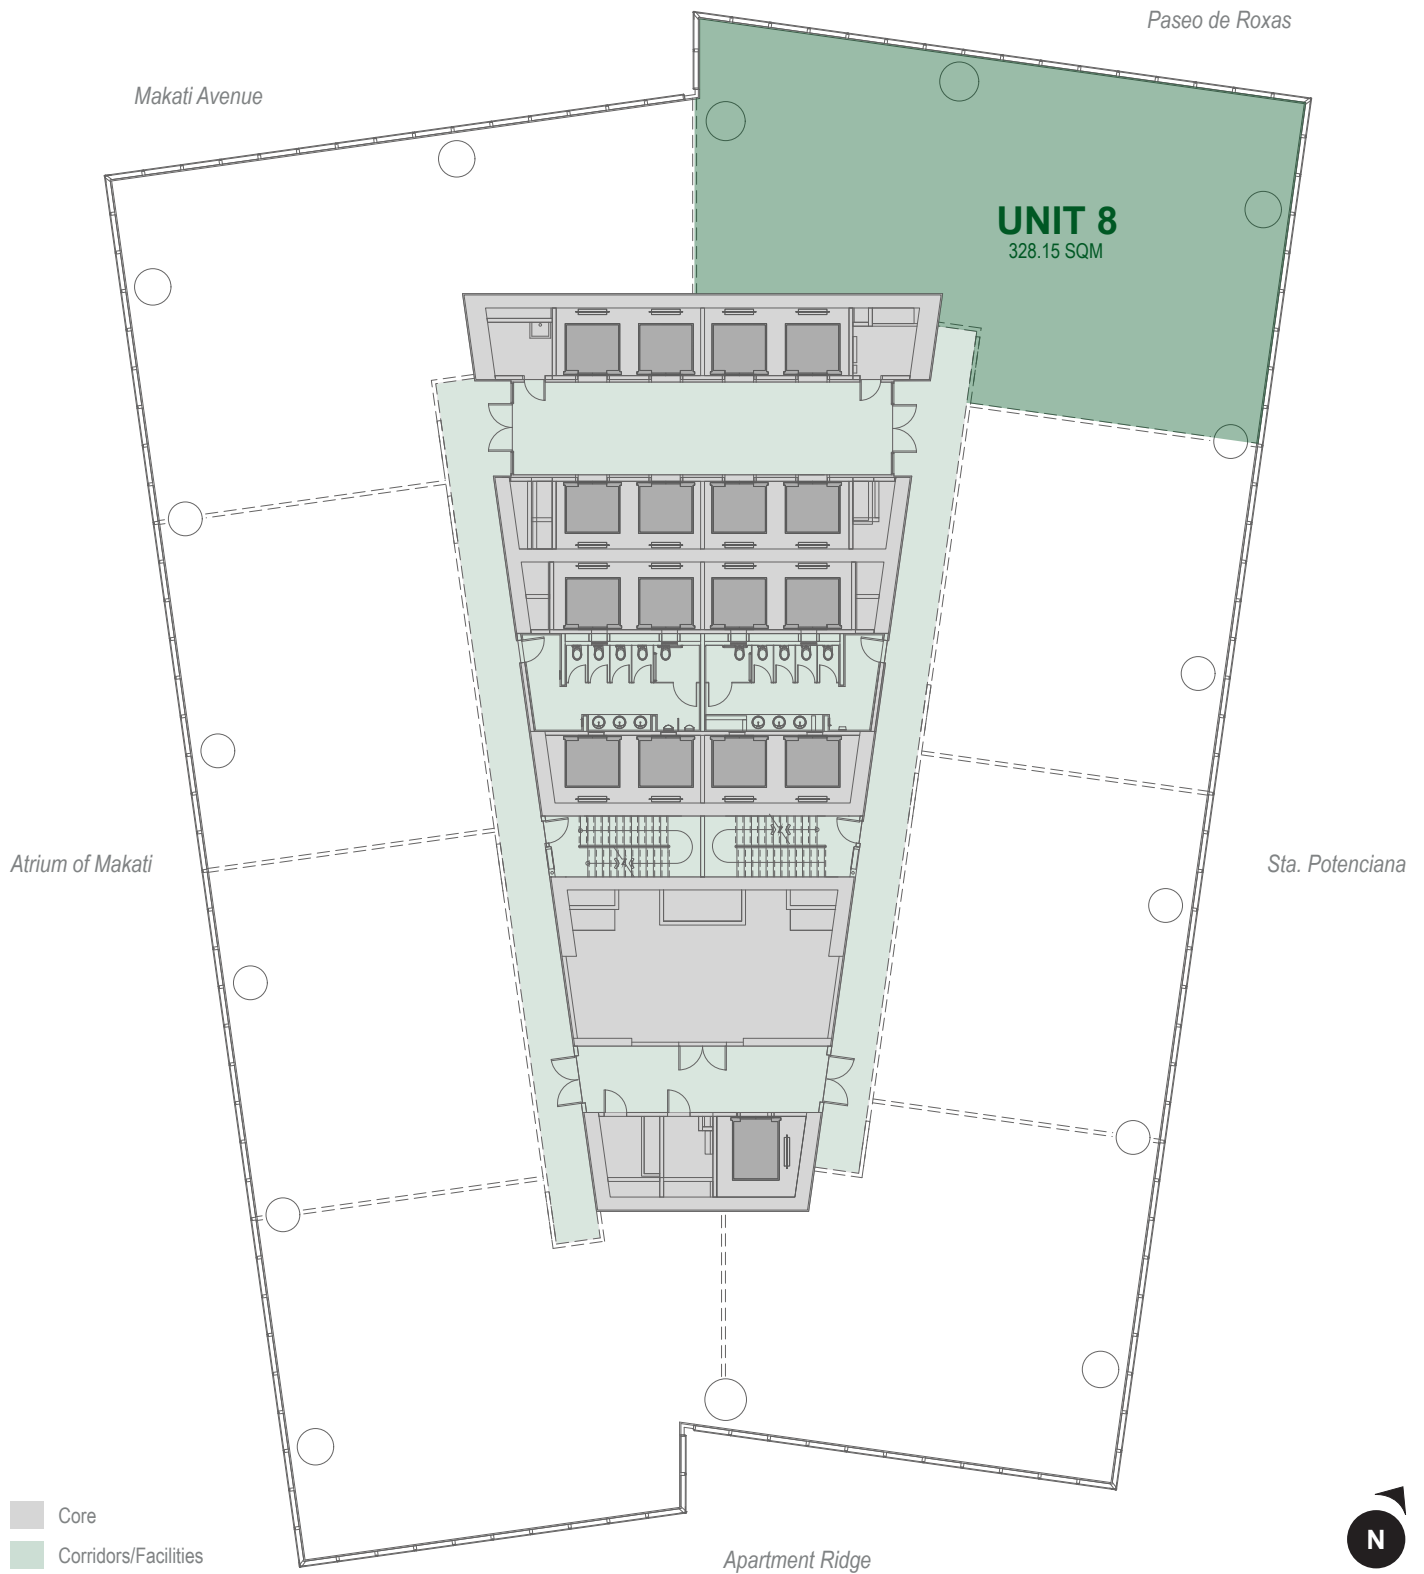

# ZUELLIG BUILDING

18<sup>th</sup> FLOOR | UNIT 8 | 328.15 SQM

Makati Avenue corner Paseo de Roxas  
Makati City, Metro Manila

For more information contact:

**Serafin "Aki" Aquino**  
+63.917.812.3242  
saquino@zuelligbuilding.com