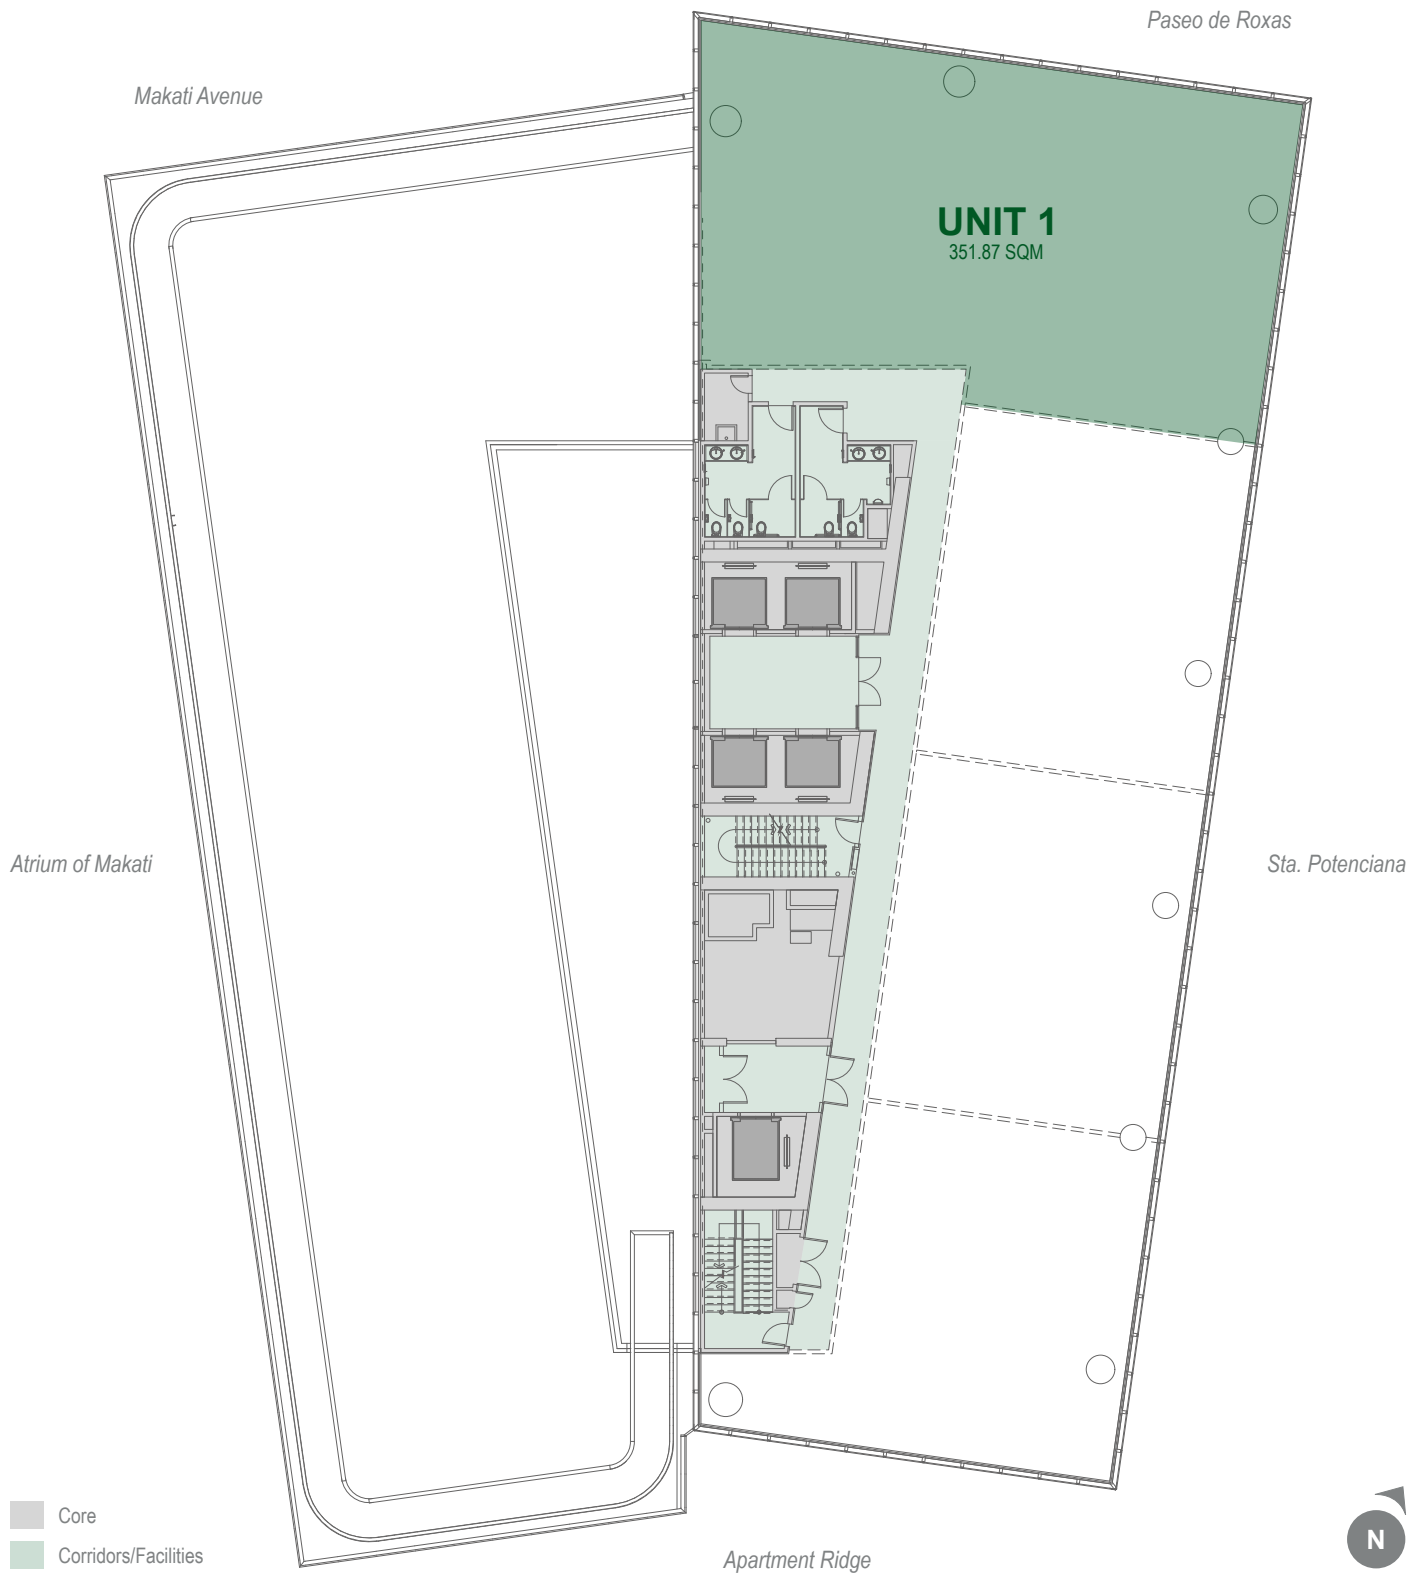

ZUELLIG BUILDING

34th FLOOR | UNIT 1 | 351.87 SQM

Makati Avenue corner Paseo de Roxas
Makati City, Metro Manila

For more information contact:

Serafin "Aki" Aquino
+63.917.812.3242
saquino@zuelligbuilding.com