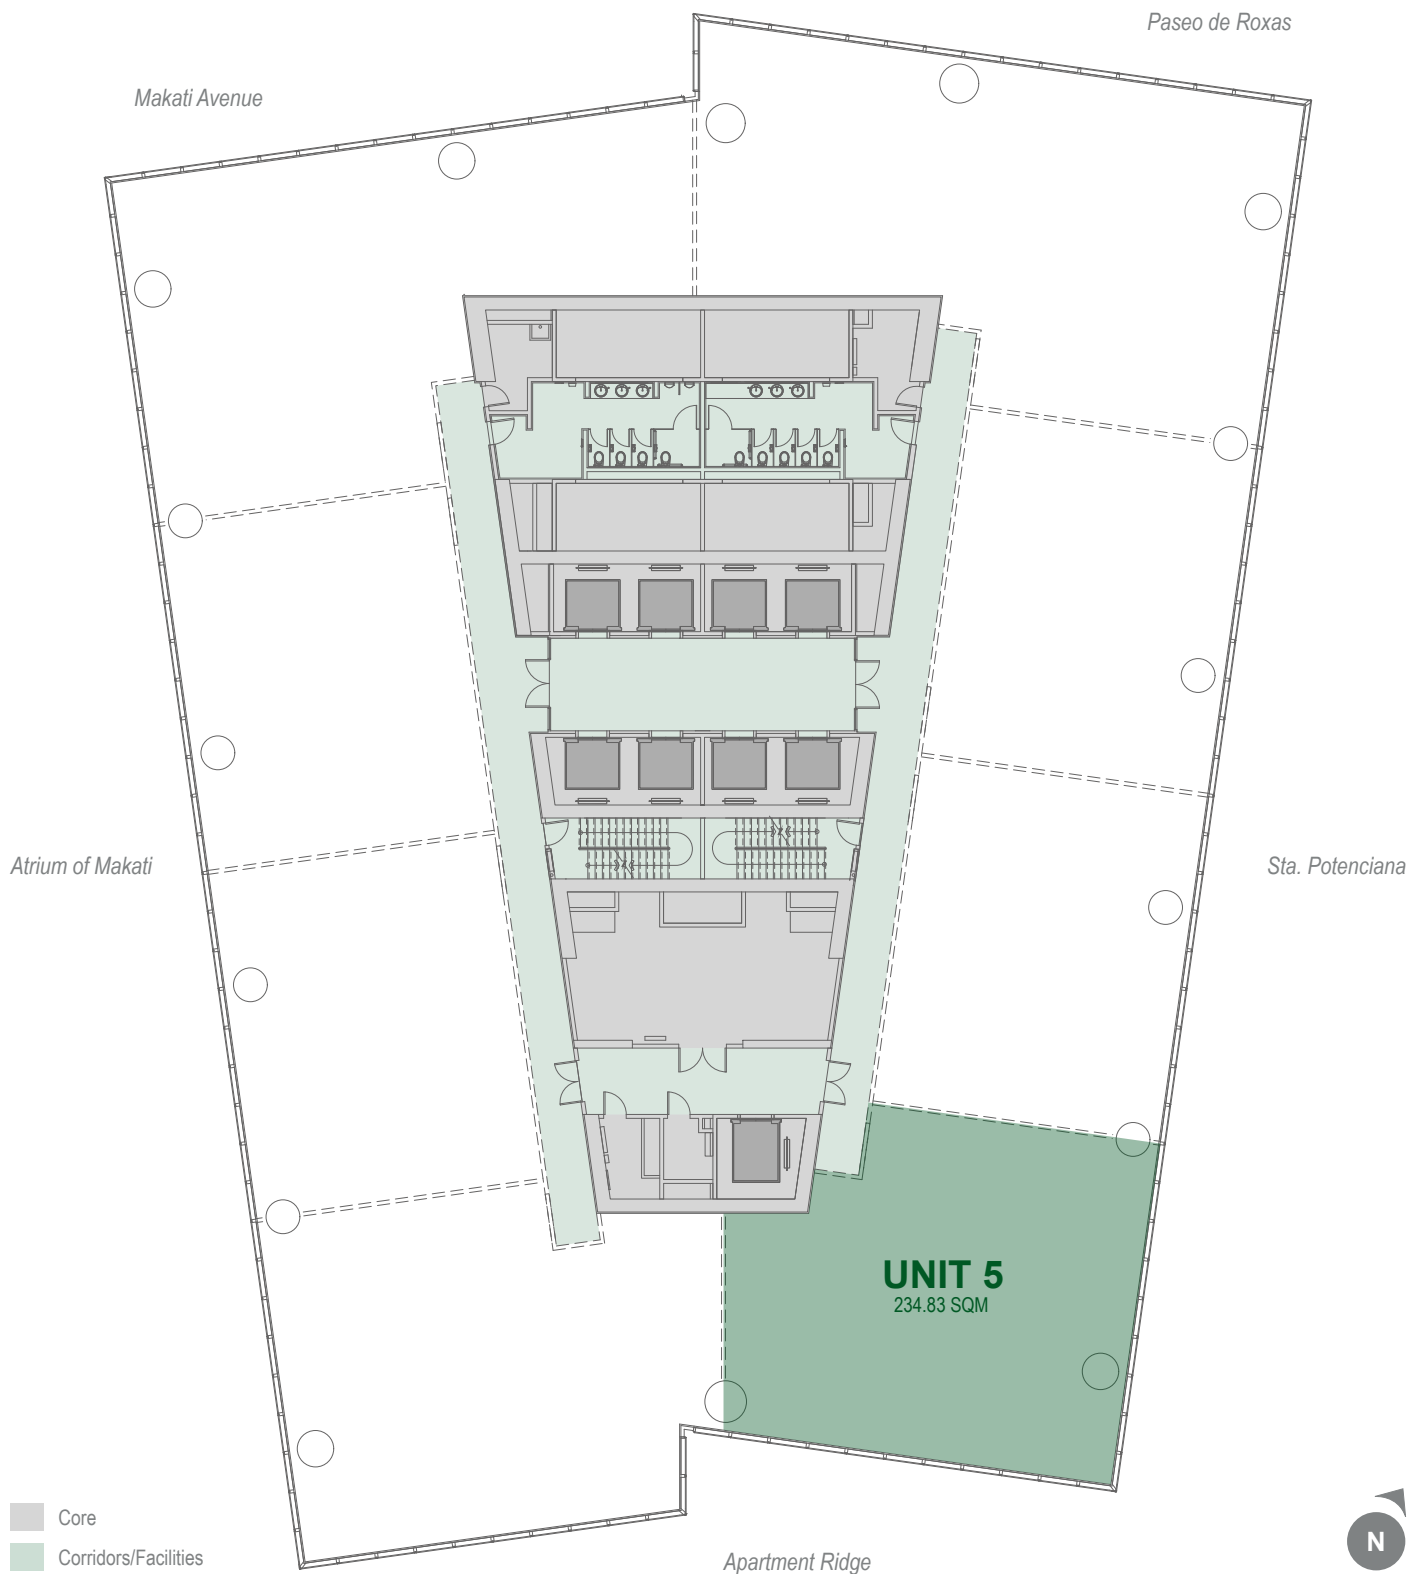

ZUELLIG BUILDING

22nd FLOOR | UNIT 5 | 234.83 SQM

Makati Avenue corner Paseo de Roxas
Makati City, Metro Manila

For more information contact:

Serafin "Aki" Aquino
+63.917.812.3242
saquino@zuelligbuilding.com